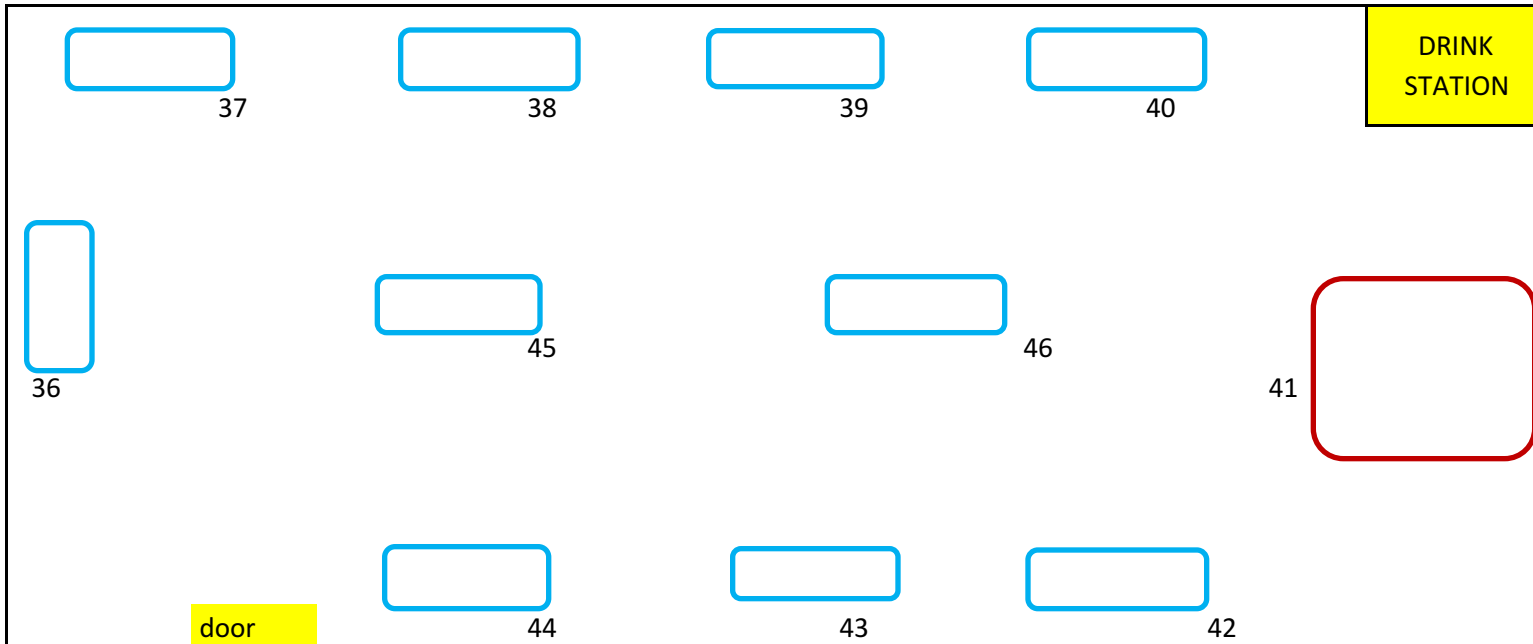

# Aztec Room Floor Plan

The AZTEC room is 24x37 feet. 888 sq ft