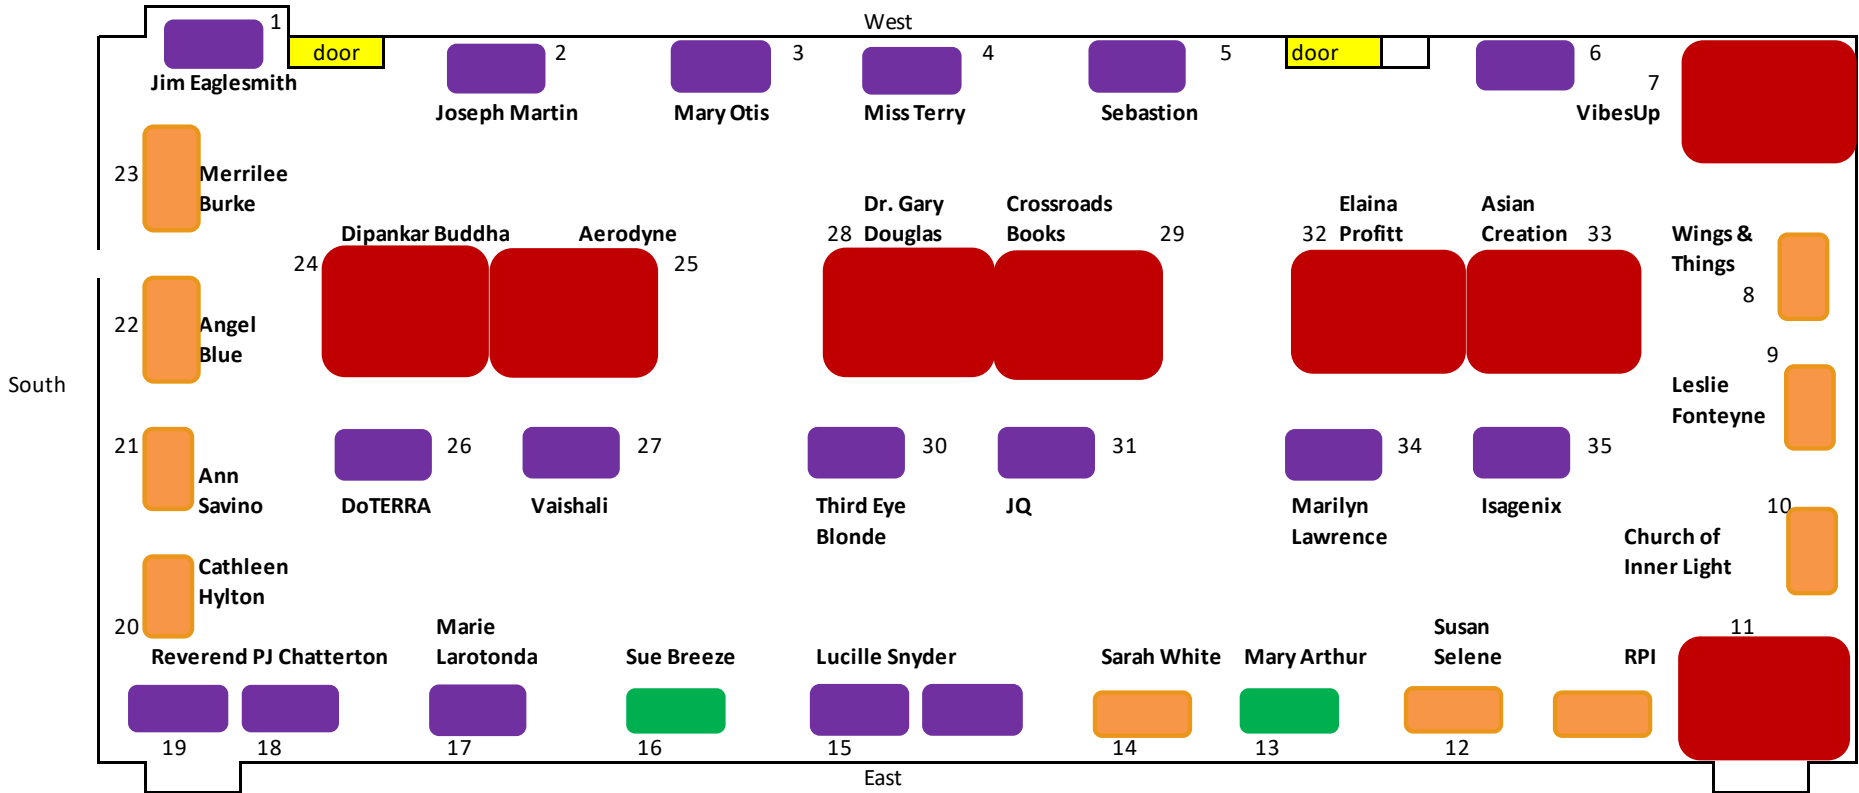

Aviation Ballroom Floor Plan

50x88 feet, 4400 sq ft