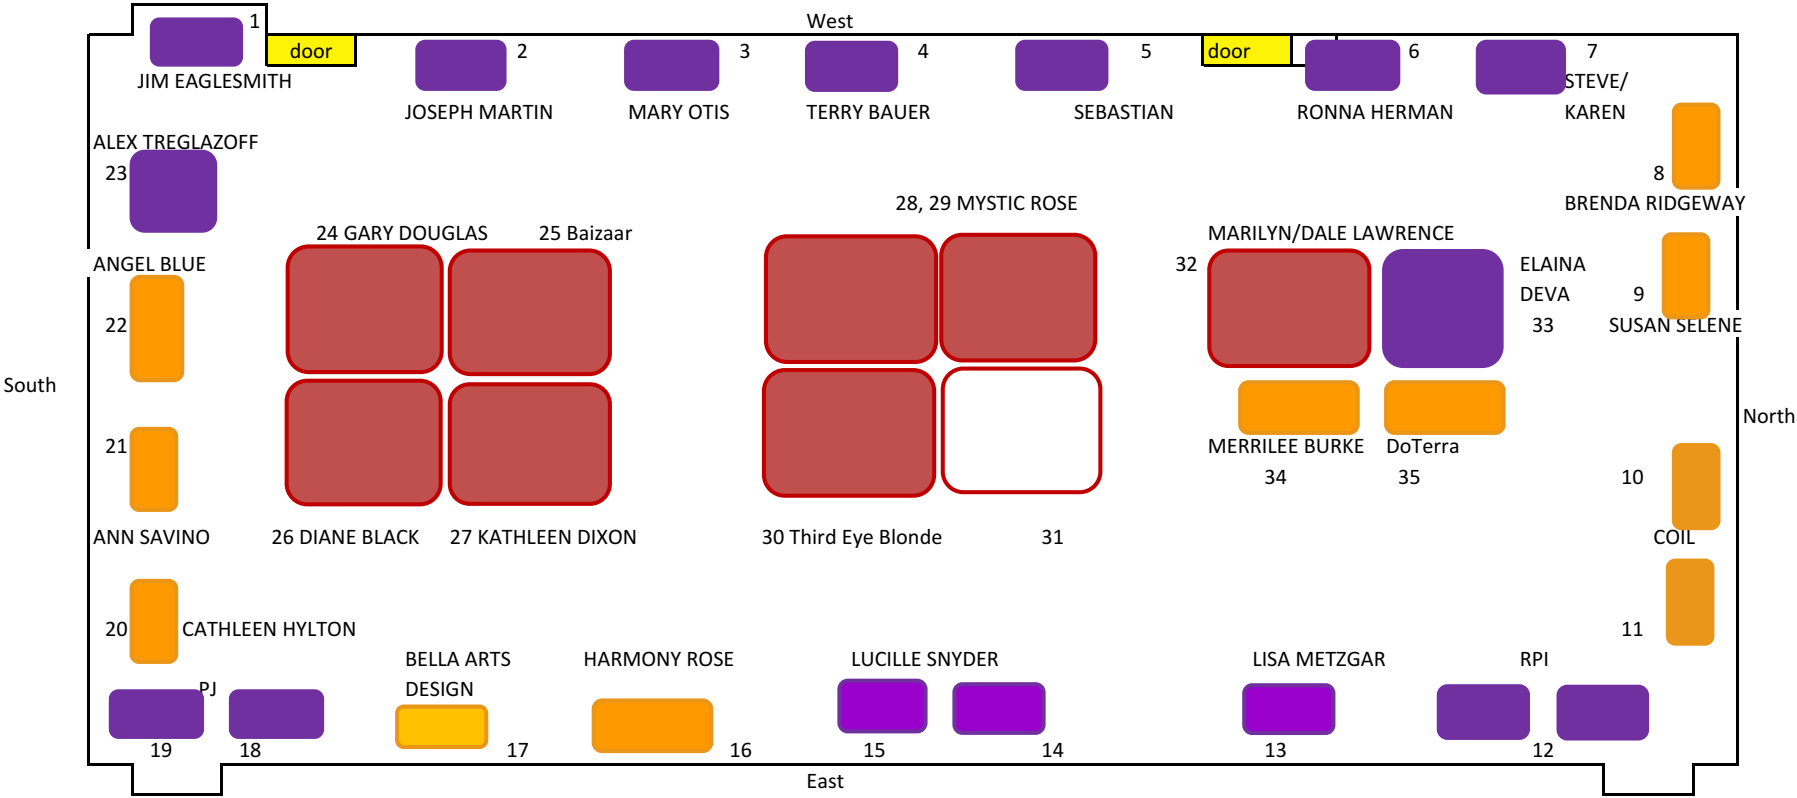

Aviation Ballroom Floor Plan

50x88 feet, 4400 sq ft