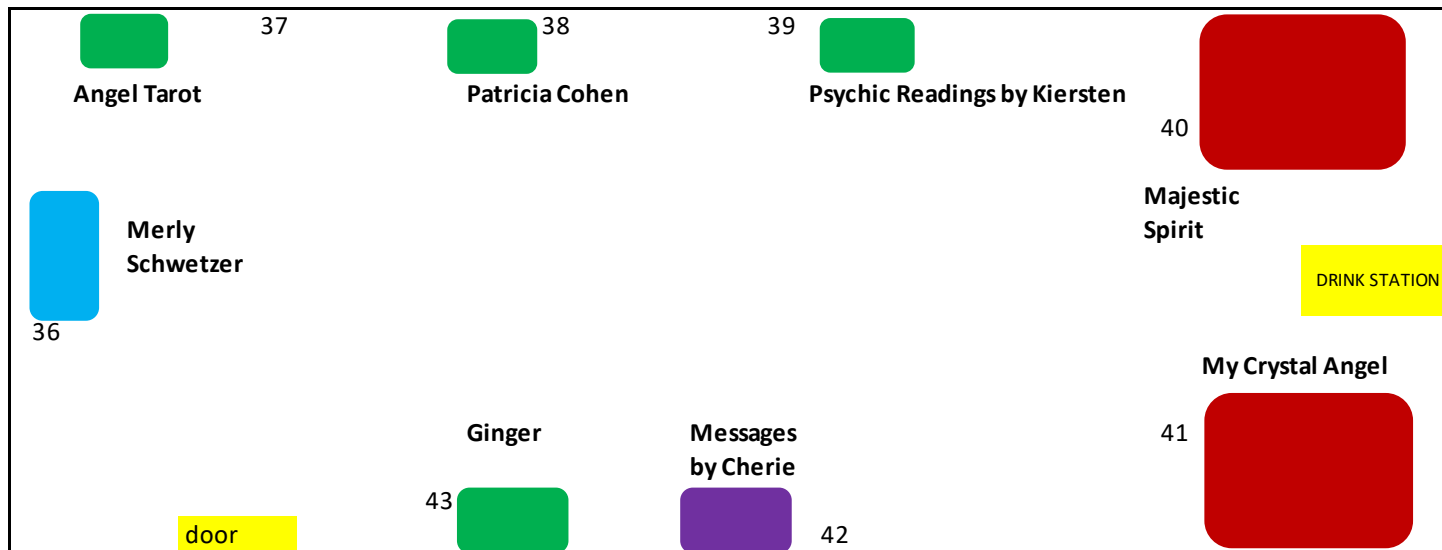

Aztec Room Floor Plan

The AZTEC room is 24x37 feet. 888 sq ft