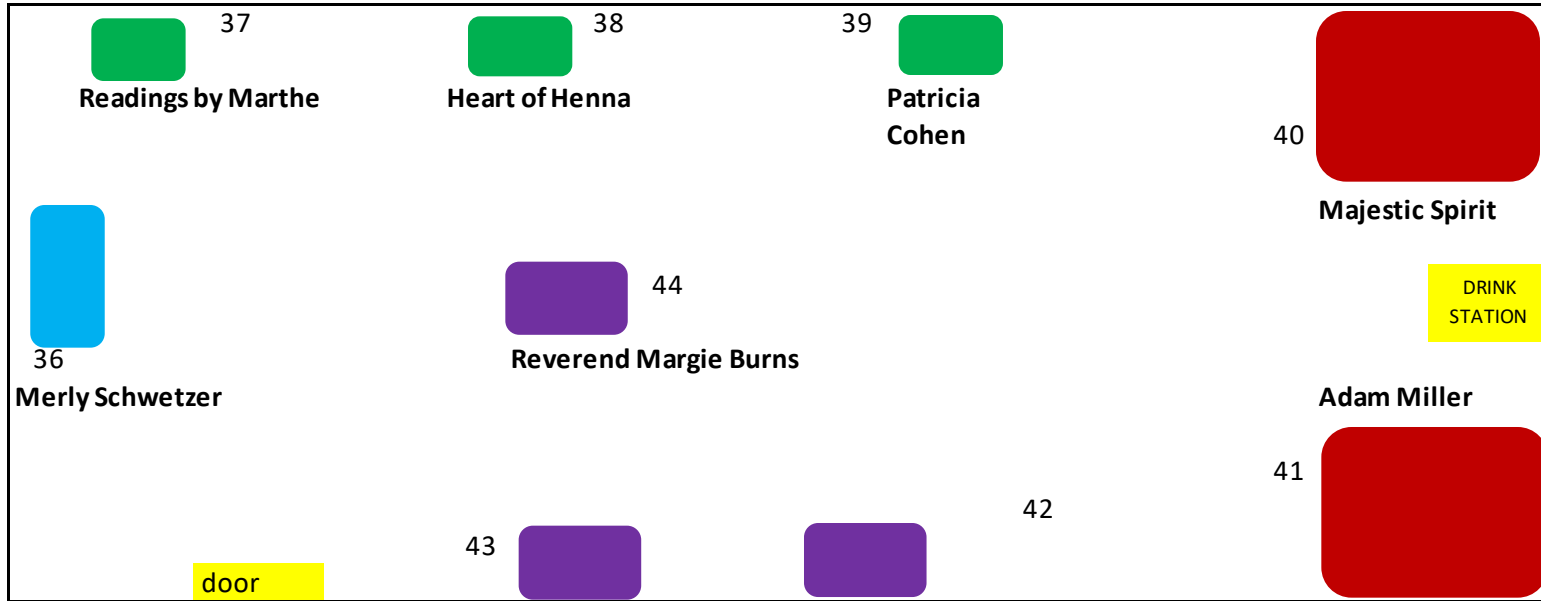

Aztec Room Floor Plan

The AZTEC room is 24x37 feet. 888 sq ft