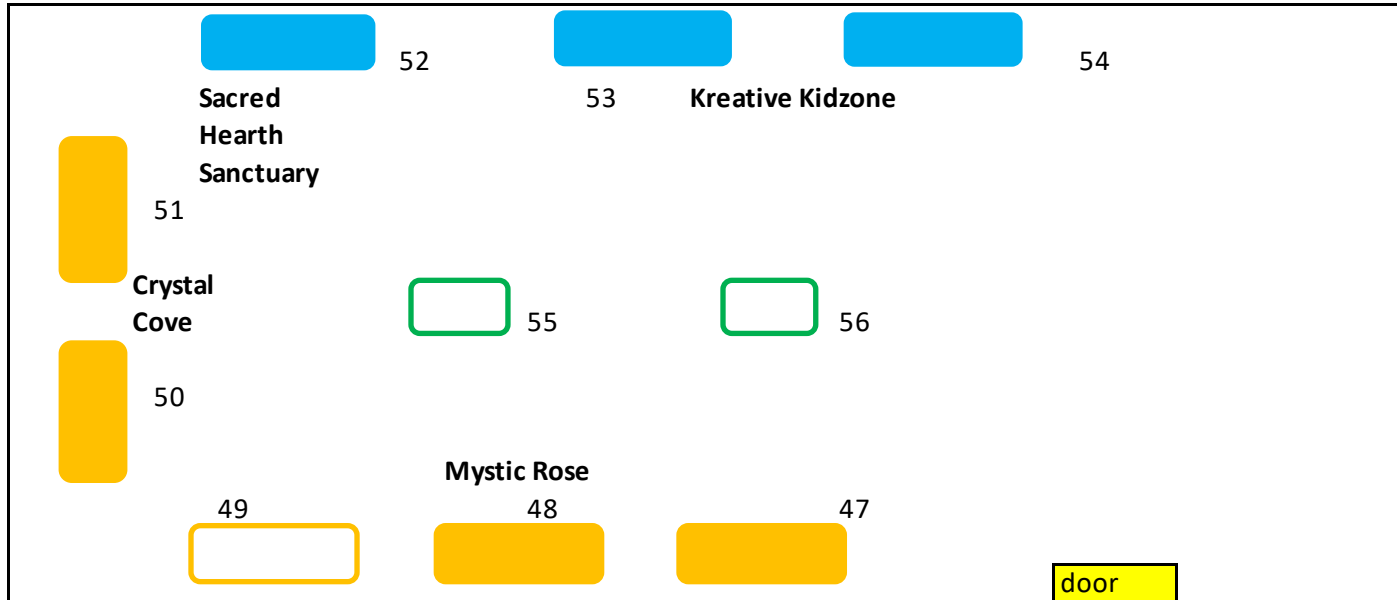

Gulfstream Room Floor Plan

The GULFSTREAM room is app 18X34 feet. 616 sq ft