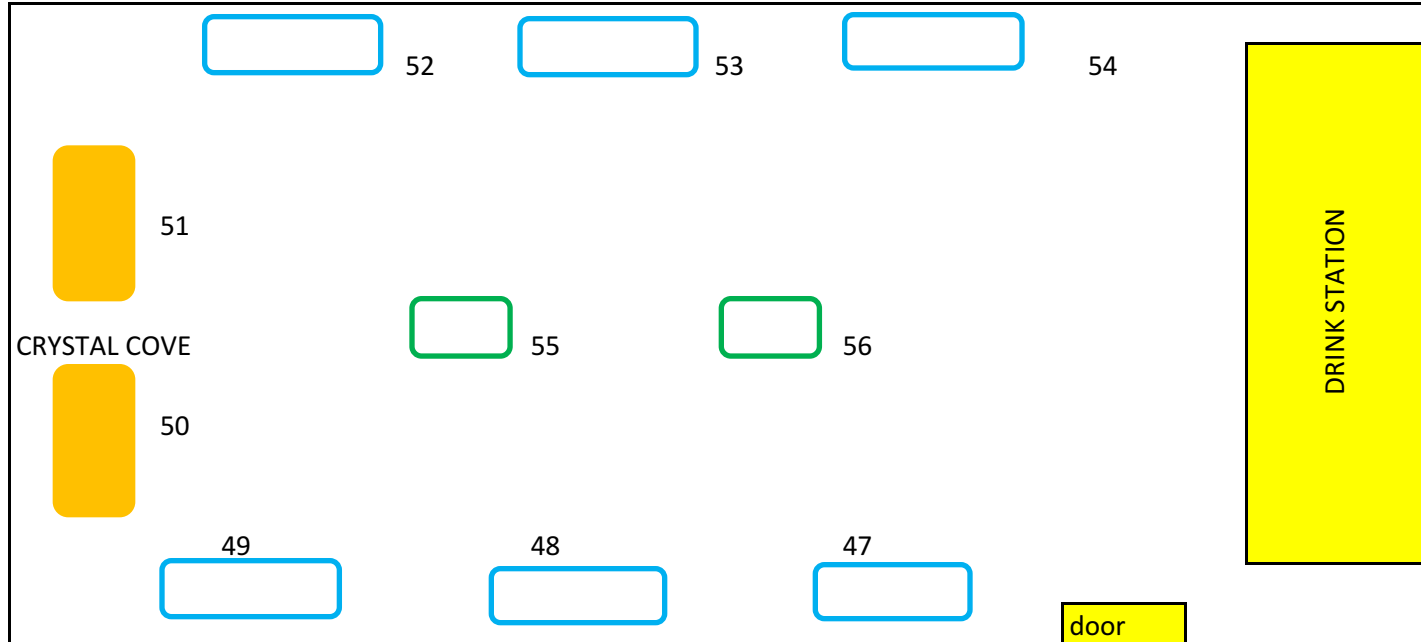

# Gulfstream Room Floor Plan

The GULFSTREAM room is app 18X34 feet. 616 sq ft