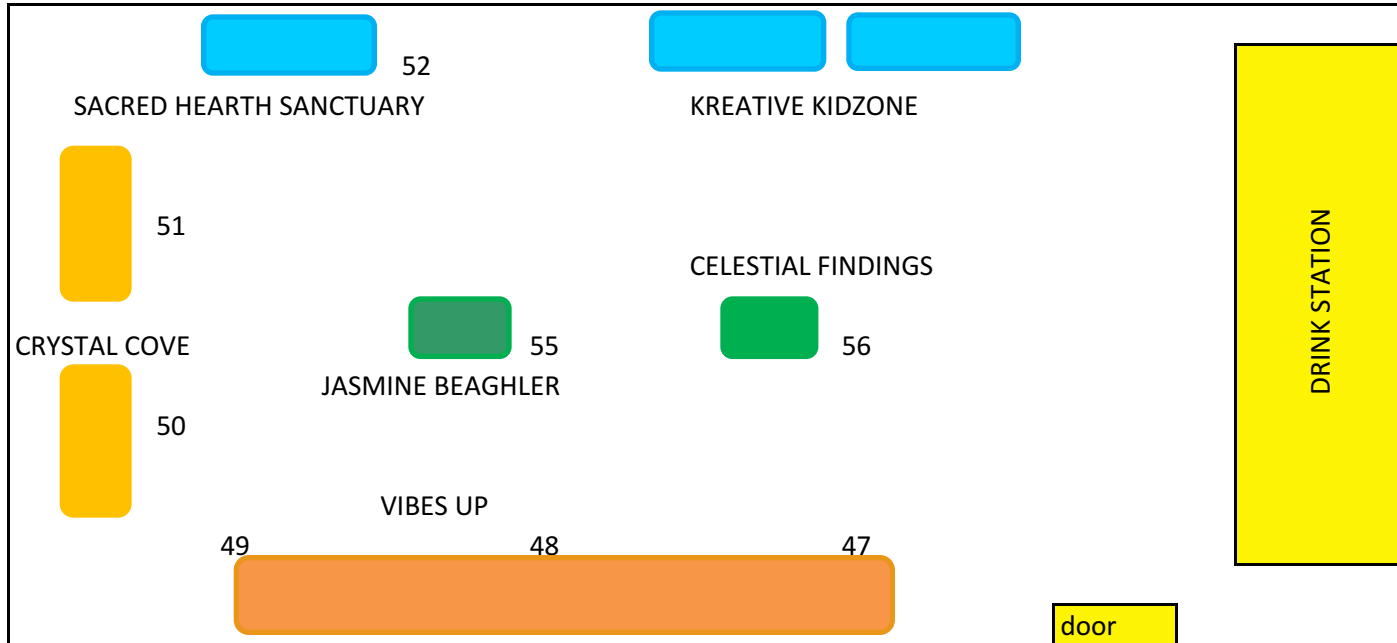

Gulfstream Room Floor Plan

The GULFSTREAM room is app 18X34 feet. 616 sq ft